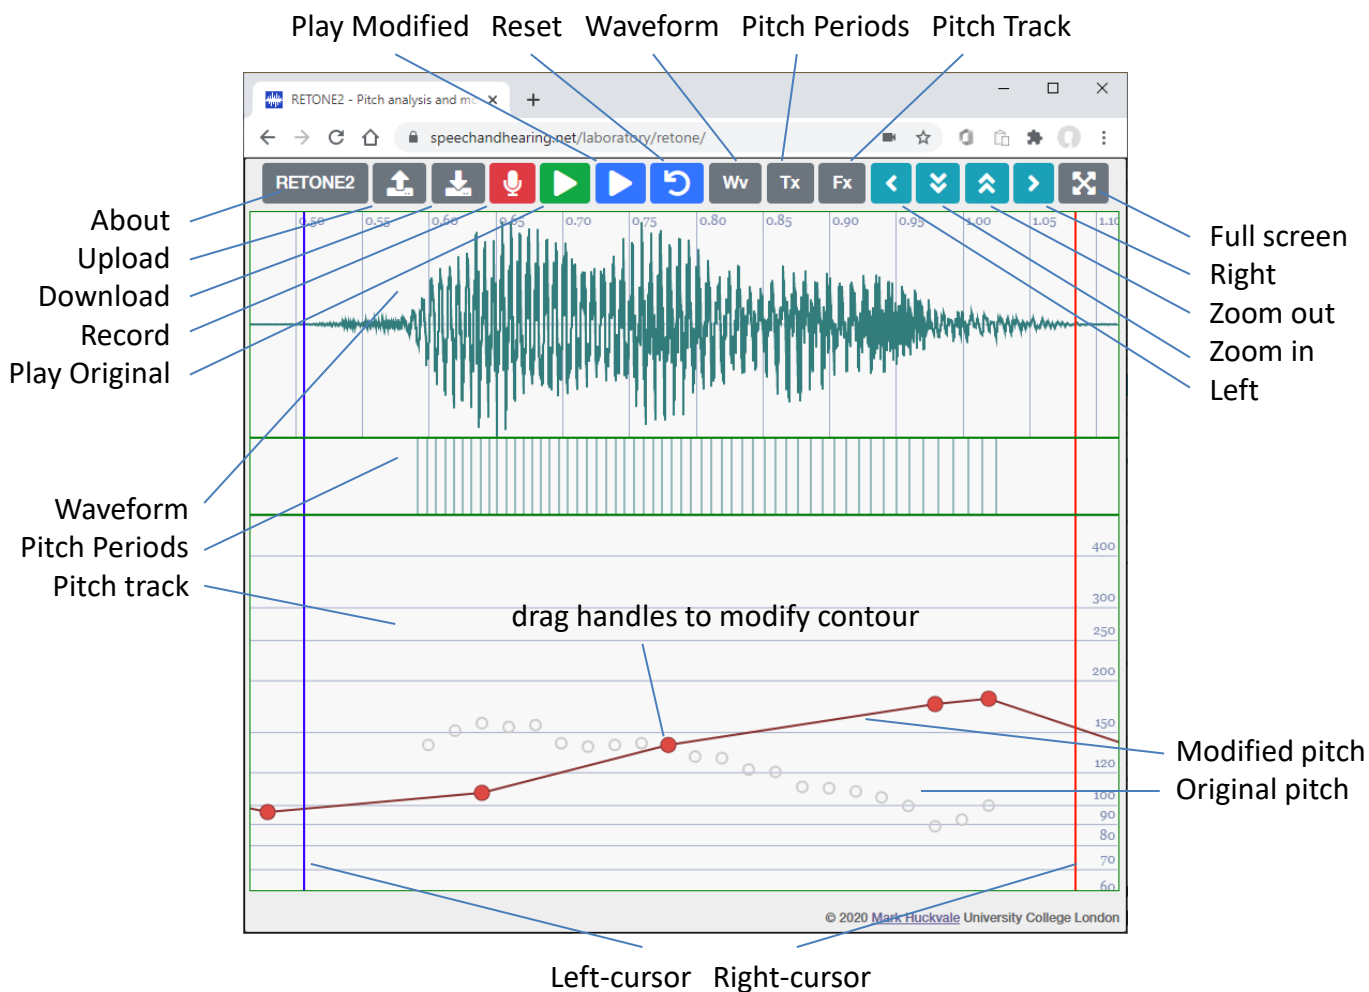

RETONE: Record and Manipulate Pitch Contour Vs2.0

Keyboard commands:

- [SPACE] Play modified
- [L] Scroll Left
- [R] Scroll Right
- [Z] Zoom In
- [U] Zoom Out
- [T] Zoom to Top

Mouse commands:

- [LEFT] Position left cursor
- [RIGHT] Position right cursor
- [DRAG] Move contour handle
- [DRAG off] Delete contour handle